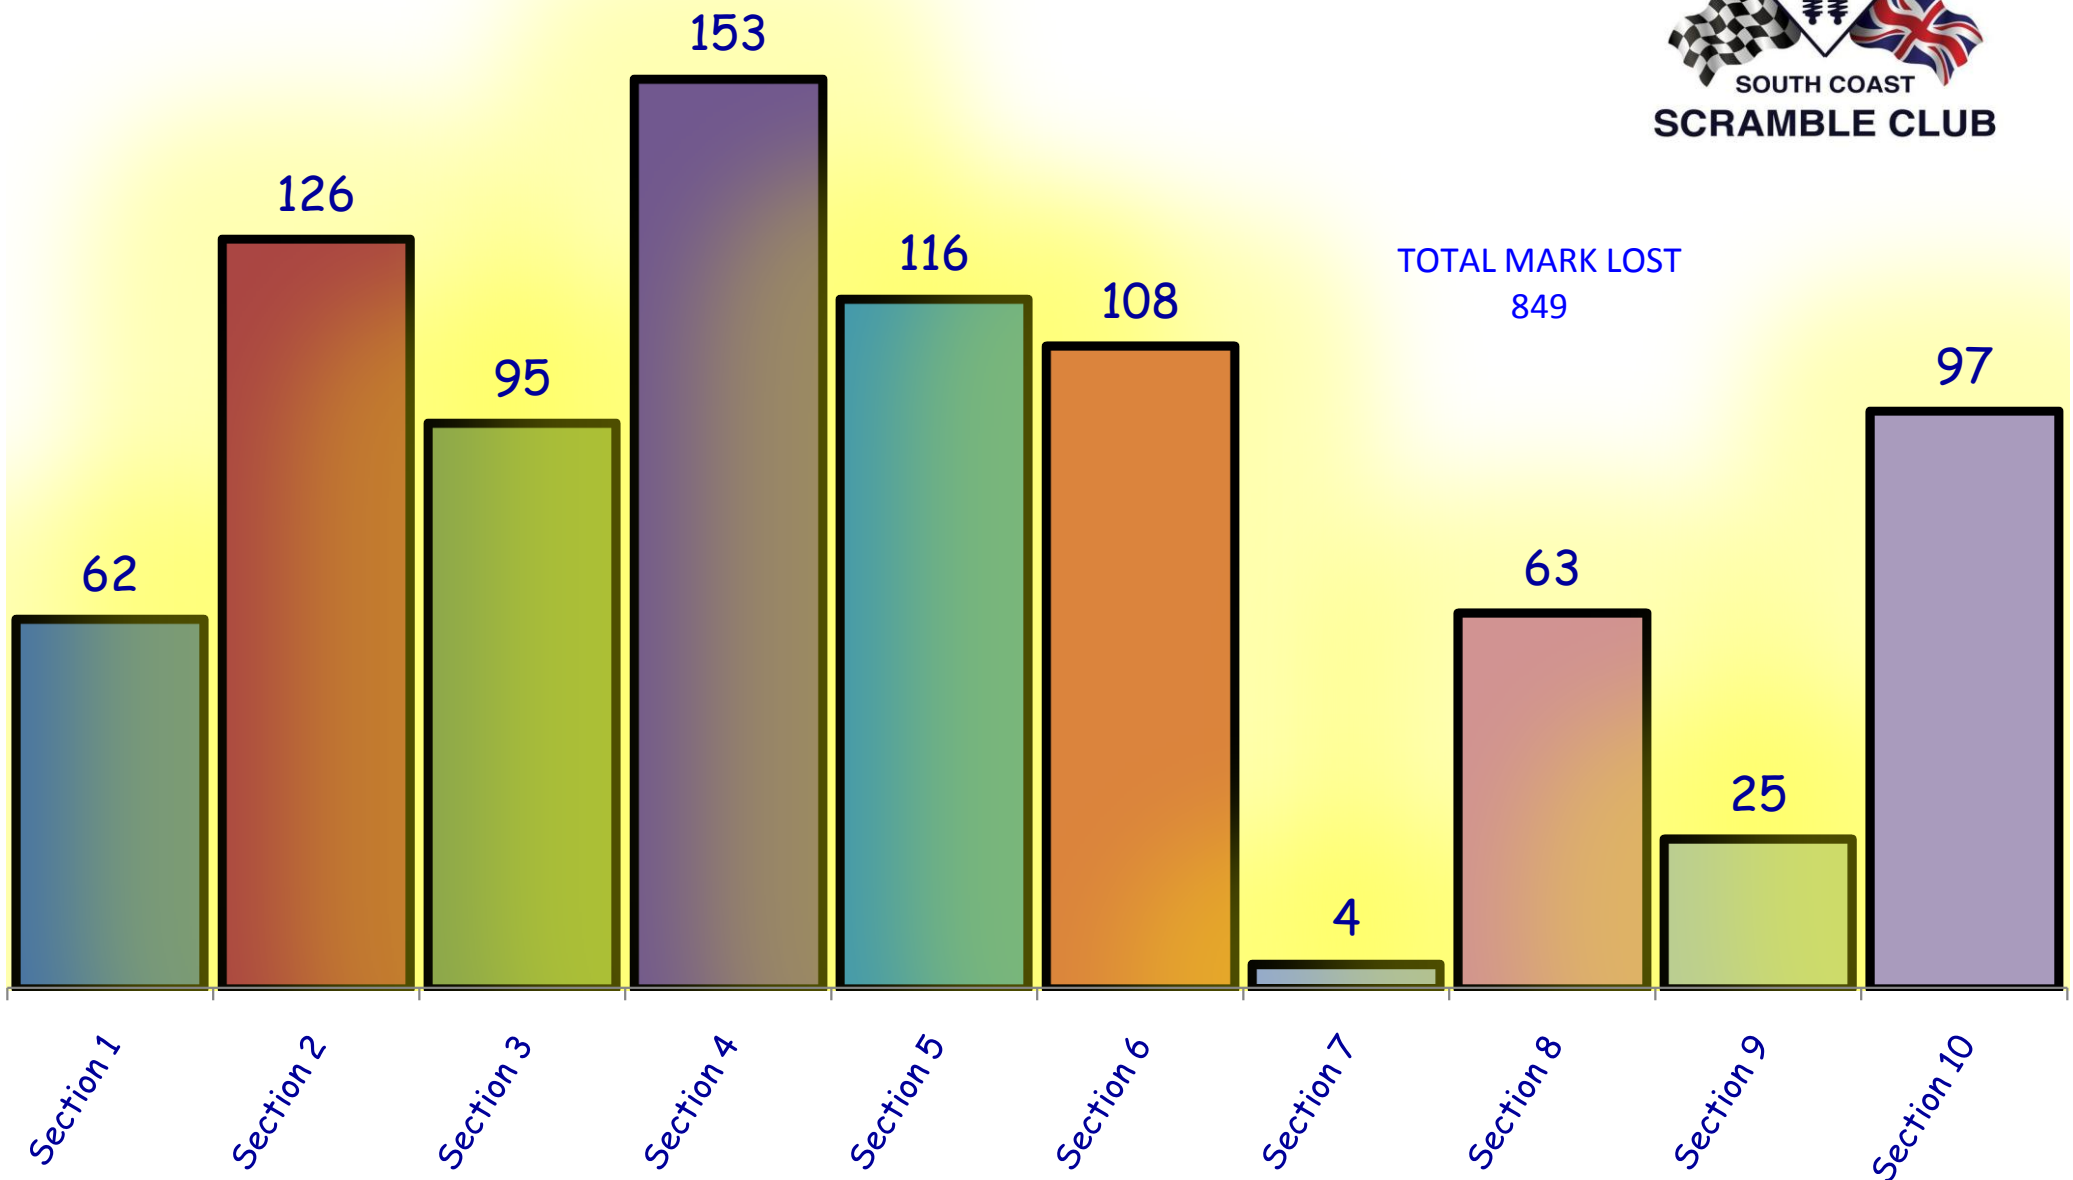

# S.C.S.C. MARKS LOST PER SECTION

**Total Marks Lost: 1605**